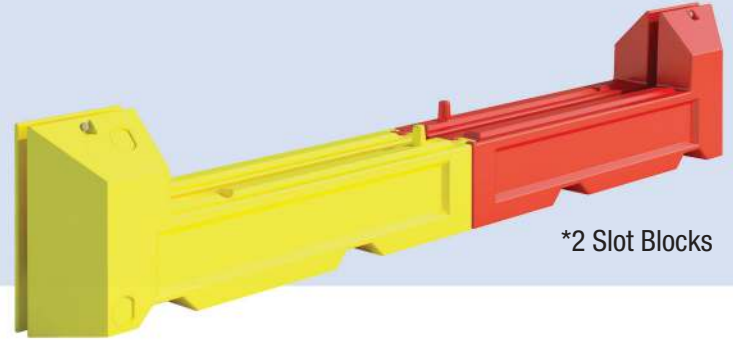

Slot Block (Red, White & Yellow)

12551533, 12551534 & 12551535

14kg (Empty)

Self Coloured

*2 Slot Blocks