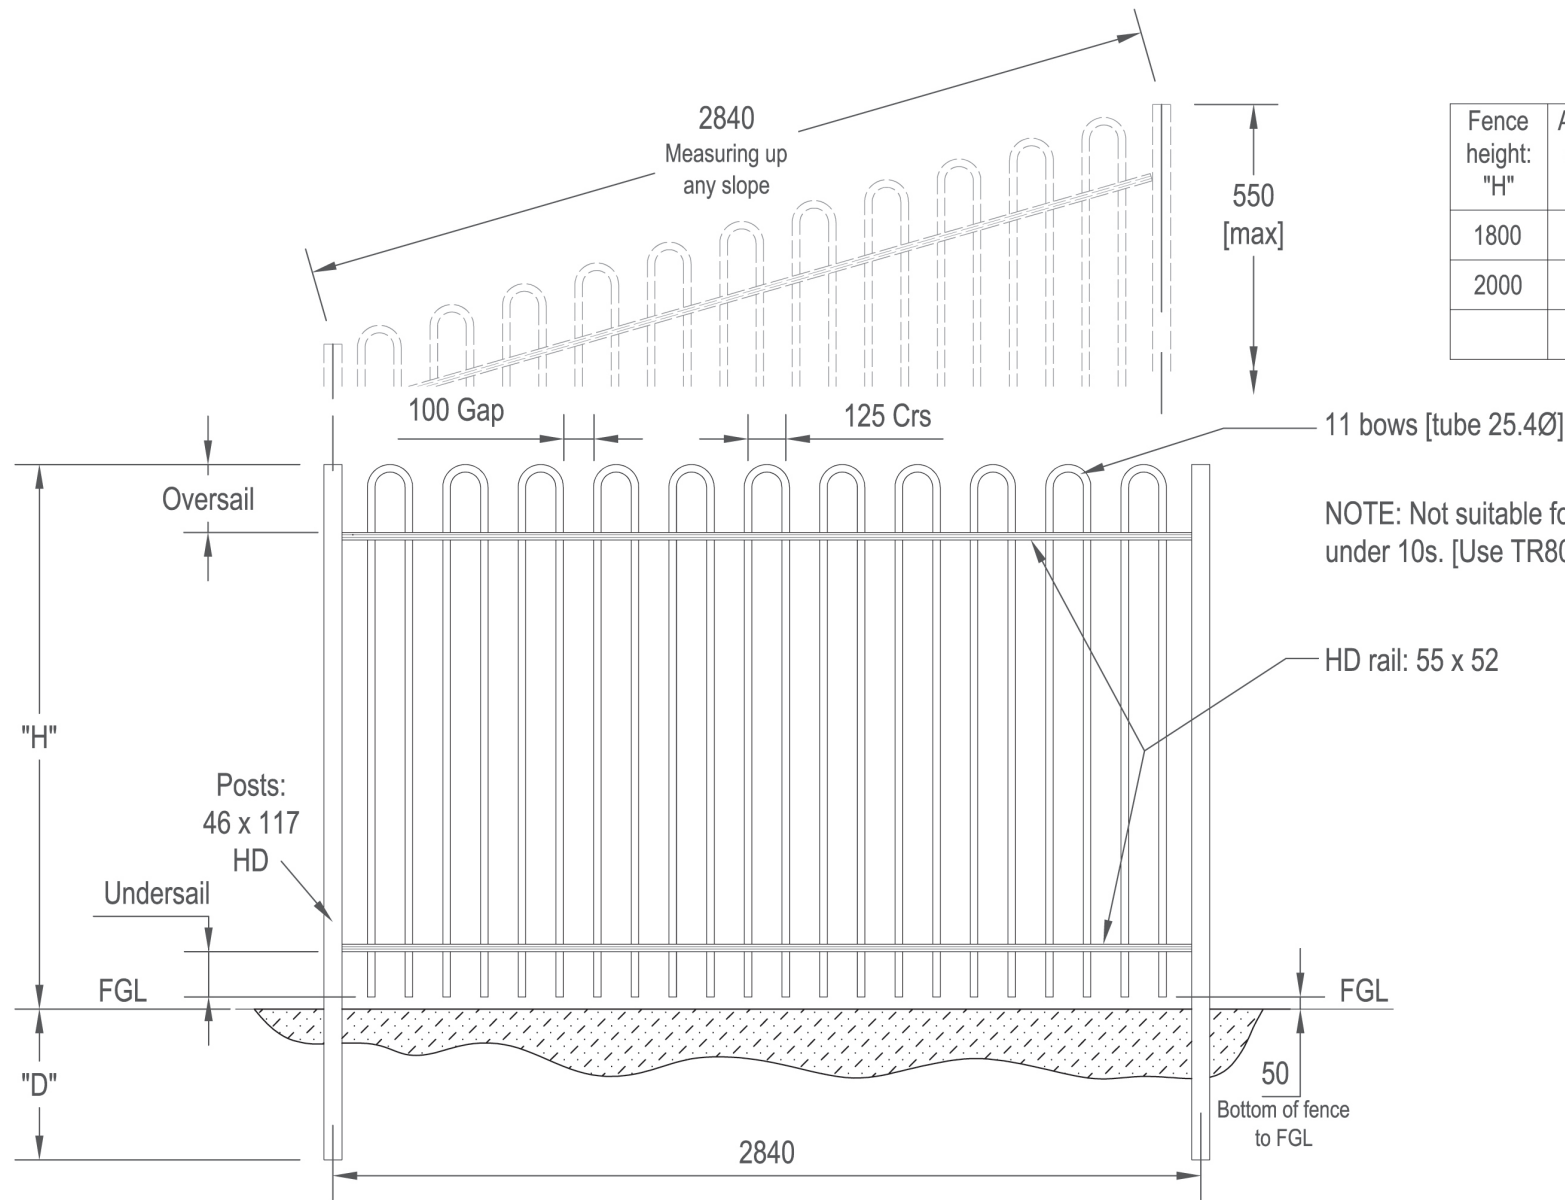

**NOT TO SCALE**

Fence height: "H"	Approx. depth: "D"	Oversail	Undersail
1800	600	225	150
2000	600	225	150

**TangoRail Self Adjusting Railing Systems**

The information contained in this drawing is the sole property of TangoRail Ltd. Any reproduction in part or whole without the written permission on TangoRail Ltd is prohibited.

TangoRail Type **TR700-3G**  
 Post Type **H.D.**  
 Fence Heights **1.8m, 2.0m**