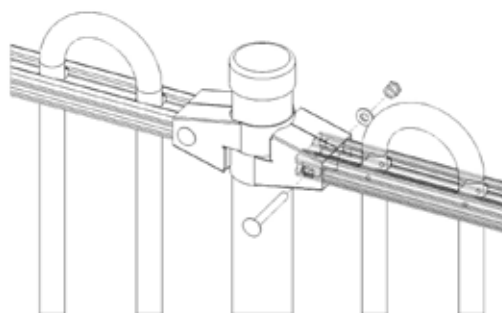

Drawings (dimensions in mm)

Technical specifications

Type	Panel height	Bows per panel	Post fixing	Number of post fixings
TR800 90	90	11	CHS	2
TR800 100	100	11	CHS	2
TR800 120	120	11	CHS	2
TR800 150	150	11	CHS	2
TR800 180	180	11	CHS	2

Material	Steel
Colour	RAL 6005 (moss green) RAL 1021 (colza yellow) RAL 5010 (gentian blue) RAL 3020 (traffic red) RAL 9005 (jet black)
Finish	Pre-galvanized and polyester powder coated
Bar diameter	26 mm
Bar centre-to-centre	110 mm
Top and bottom rail dimensions	50 x 52
Post profile	60 mm CHS
Post centre-to-centre	2565 mm
Fixation bars in railing	Spring loaded pin

Certificates

- For the polyester powder coating, the EN 5254 is followed
- BS EN1176 – 1 RoSPA safety guidelines

Ordering information

Contact your local Heras office for precise ordering details.

Suggested accessories / products

- Quantum self-closing gate
- Pedestrian gate (single and double)
- Vehicle access swing gate