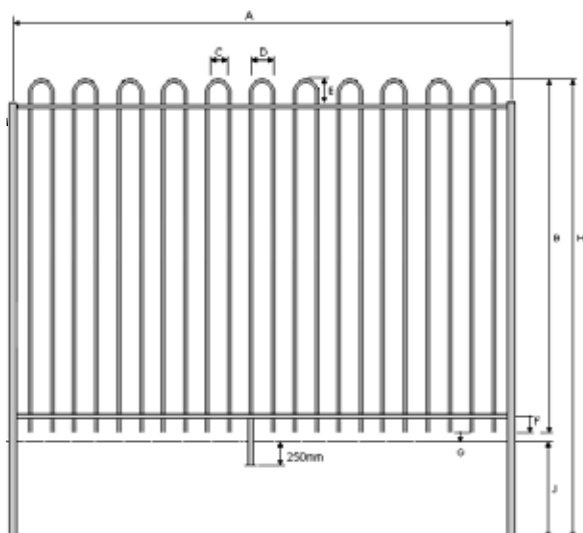

Drawings (dimensions in mm)

Technical specifications

Type	Panel height	Bows per panel	Post fixing	Number of post fixings
TR800 90	90	11	CHS	2
TR800 100	100	11	CHS	2
TR800 120	120	11	CHS	2
TR800 150	150	11	CHS	2
TR800 180	180	11	CHS	2

Material	Steel
Colour	RAL 6005 (moss green) RAL 1021 (colza yellow) RAL 5010 (gentian blue) RAL 3020 (traffic red) RAL 9005 (jet black)
Finish	Pre-galvanized and polyester powder coated
Bar diameter	26 mm
Bar centre-to-centre	110 mm
Top and bottom rail dimensions	50 x 52
Post profile	60 mm CHS
Post centre-to-centre	2565 mm
Fixation bars in railing	Spring loaded pin

Certificates

- For the polyester powder coating, the EN 5254 is followed
- BS EN1176 – 1 RoSPA safety guidelines

Ordering information

Contact your local Heras office for precise ordering details.

Suggested accessories / products

- Quantum self-closing gate
- Pedestrian gate (single and double)
- Vehicle access swing gate