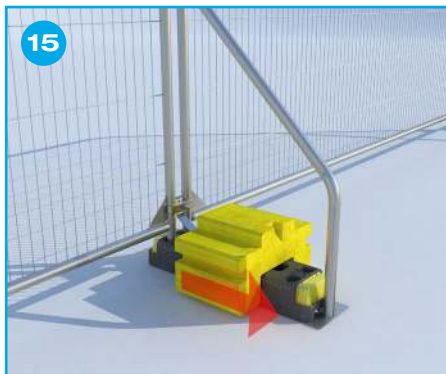

ZND.com

Assembly Guide
Guide d'installation
Montageanleitung

Przewodnik montażu
Montagehandleiding

Fence Ballast Block Stabiliser

www.znd.com

Disclaimer: This guide is for the installation of components manufactured by ZND only. ZND cannot accept responsibility for the installation if components not supplied by ZND are used. ZND also recommends that a site specific risk assessment is done prior to any installation using this guide. Guide Date: July 2017

 **GARDA**
ANLEGGSIKRING

Fence Ballast Block Stabiliser

Additional Loading