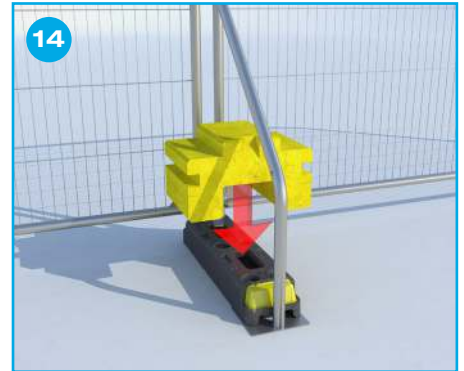

ZND.com

Assembly Guide
Guide d'installation
Montageanleitung

Przewodnik montażu
Montagehandleiding

Fence Ballast Block Stabiliser

www.znd.com

Disclaimer: This guide is for the installation of components manufactured by ZND only. ZND cannot accept responsibility for the installation if components not supplied by ZND are used. ZND also recommends that a site specific risk assessment is done prior to any installation using this guide. Guide Date: July 2017

 **GARDA**
ANLEGGSIKRING

Fence Ballast Block Stabiliser

Additional Loading