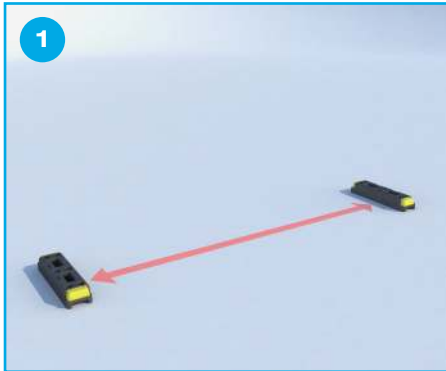

ZND.com

Assembly Guide
Guide d'installation
Montageanleitung

Przewodnik montażu
Montagehandleiding

Fence Ballast Block Stabiliser

www.znd.com

Disclaimer: This guide is for the installation of components manufactured by ZND only. ZND cannot accept responsibility for the installation if components not supplied by ZND are used. ZND also recommends that a site specific risk assessment is done prior to any installation using this guide. Guide Date: July 2017

 **GARDA**
ANLEGGSIKRING

Fence Ballast Block Stabiliser

Additional Loading