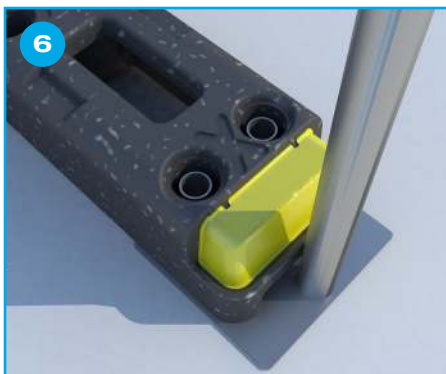

ZND.com

Assembly Guide
Guide d'installation
Montageanleitung

Przewodnik montażu
Montagehandleiding

Fence Ballast Block Stabiliser

www.znd.com

Disclaimer: This guide is for the installation of components manufactured by ZND only. ZND cannot accept responsibility for the installation if components not supplied by ZND are used. ZND also recommends that a site specific risk assessment is done prior to any installation using this guide. Guide Date: July 2017

 **GARDA**
ANLEGGSIKRING

Fence Ballast Block Stabiliser

Additional Loading