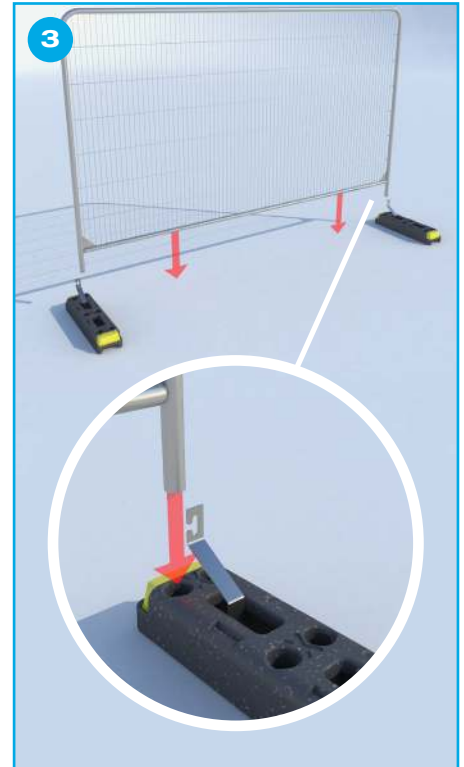

ZND.com

Assembly Guide
Guide d'installation
Montageanleitung

Przewodnik montażu
Montagehandleiding

Fence Ballast Block Stabiliser

www.znd.com

Disclaimer: This guide is for the installation of components manufactured by ZND only. ZND cannot accept responsibility for the installation if components not supplied by ZND are used. ZND also recommends that a site specific risk assessment is done prior to any installation using this guide. Guide Date: July 2017

 **GARDA**
ANLEGGSIKRING

Fence Ballast Block Stabiliser

Additional Loading