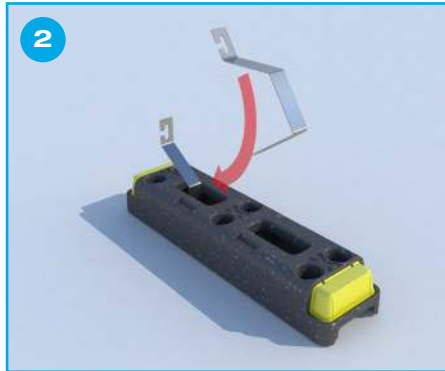

ZND.com

Assembly Guide
Guide d'installation
Montageanleitung

Przewodnik montażu
Montagehandleiding

Fence Ballast Block Stabiliser

www.znd.com

Disclaimer: This guide is for the installation of components manufactured by ZND only. ZND cannot accept responsibility for the installation if components not supplied by ZND are used. ZND also recommends that a site specific risk assessment is done prior to any installation using this guide. Guide Date: July 2017

 **GARDA**
ANLEGGSIKRING

Fence Ballast Block Stabiliser

Additional Loading