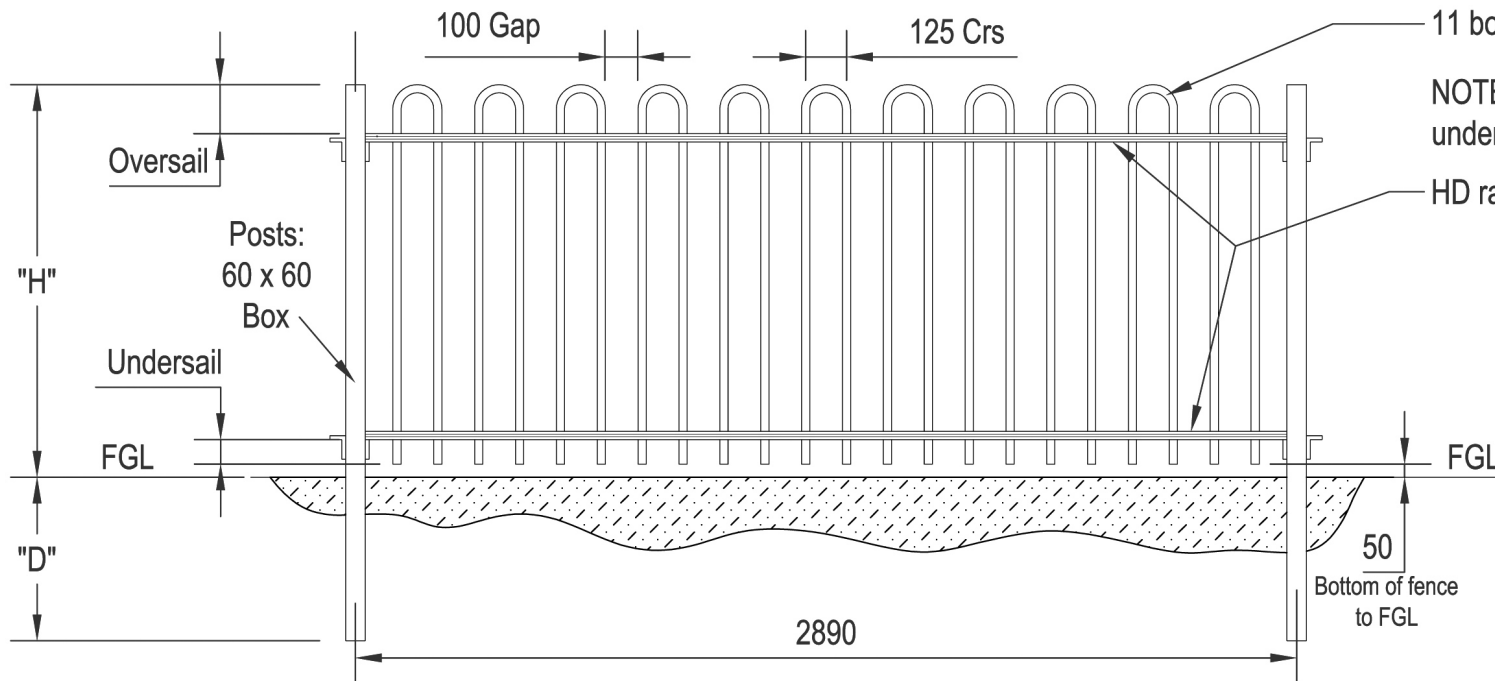

NOT TO SCALE

Fence height: "H"	Approx. depth: "D"	Oversail	Undersail
900	500	150	75
1000	500	150	75
1200	550	150	75
1500	500	150	75

NOTE: Not suitable for play areas / schools for under 10s. [Use TR800 Bow top]

TangoRail Self Adjusting Railing Systems

The information contained in this drawing is the sole property of TangoRail Ltd. Any reproduction in part or whole without the written permission on TangoRail Ltd is prohibited.

TangoRail Type **TR700-3G**
 Post Type **Box Section**
 Fence Heights **0.9m, 1m, 1.2m, 1.5m**