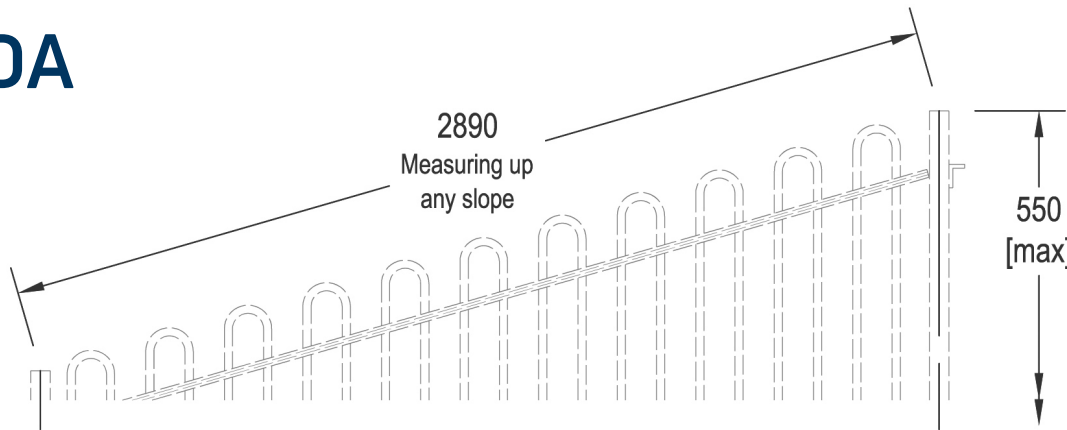

NOT TO SCALE

Fence height: "H"	Approx. depth: "D"	Oversail	Undersail
900	500	150	75
1000	500	150	75
1200	550	150	75
1500	500	150	75

NOTE: Not suitable for play areas / schools for under 10s. [Use TR800 Bow top]

TangoRail Type **TR700-3G**
 Post Type **Box Section**
 Fence Heights **0.9m, 1m, 1.2m, 1.5m**